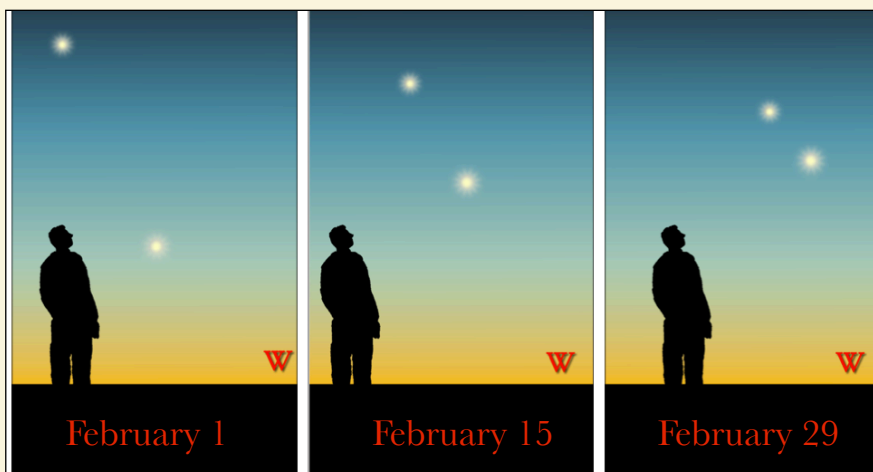

## Why Leap Year?

In 2012 we add a day to February to get our calendars in sync with the earth's motion. Each year, after after revolving through 365 rotations (or 365 days) the earth is one quarter of a turn (6 hours) short of its starting line from the previous year. After two years, 12 hours short; after 3 years, 18 hours; and after 4 years, 24 hours short. By 2012 we are a day short of the 2008 start. We add one extra rotation--Feb. 29--to move up in line. See <http://youtu.be/e10PwkScF-I>.

## The Lasers Are Coming!

The PHM Digital Video Theater (DVT) will have a new laser system installed in March. PHM staff, family, and friends will have a free night to see one of two laser shows on Wednesday, March 14.

## DVT Schedule

**Feb 9 @ 6:30 p.m.**  
*Secrets of the Sun*

**Feb 12 @ 1:30 p.m.**  
*Zulus Patrol: Under the Weather*  
(Young audience)

**Feb 23 @ 6:30 p.m.**  
*Legends of the Night Sky: Orion*  
(Young Audience)

## Watch Jupiter & Venus Head for a Showdown

The two brightest planets are moving toward a conjunction in the western sky after sunset. Upper Jupiter descends while Venus creeps higher throughout the month. The pair will dazzle as they pass around March 13. Watch the solar system in motion! Image and header credit: [Celestial Almanack](#), © 2012 Jay Ryan, used with permission.